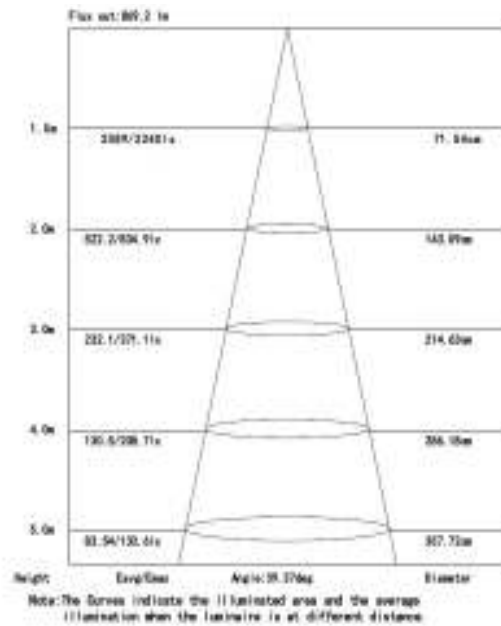

Technical Data