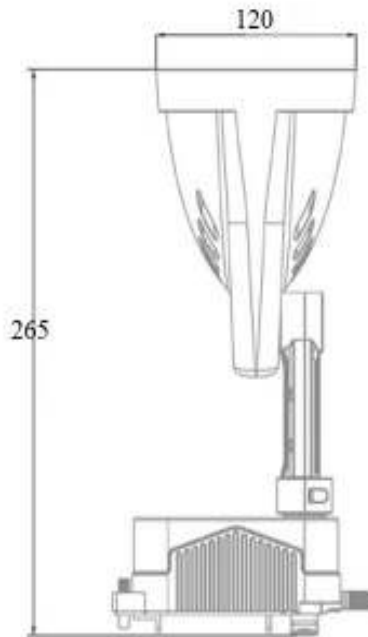

Technical Drawing