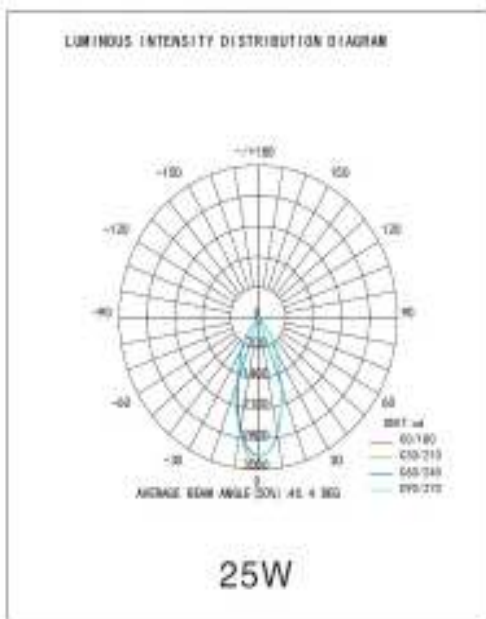

Technical Data